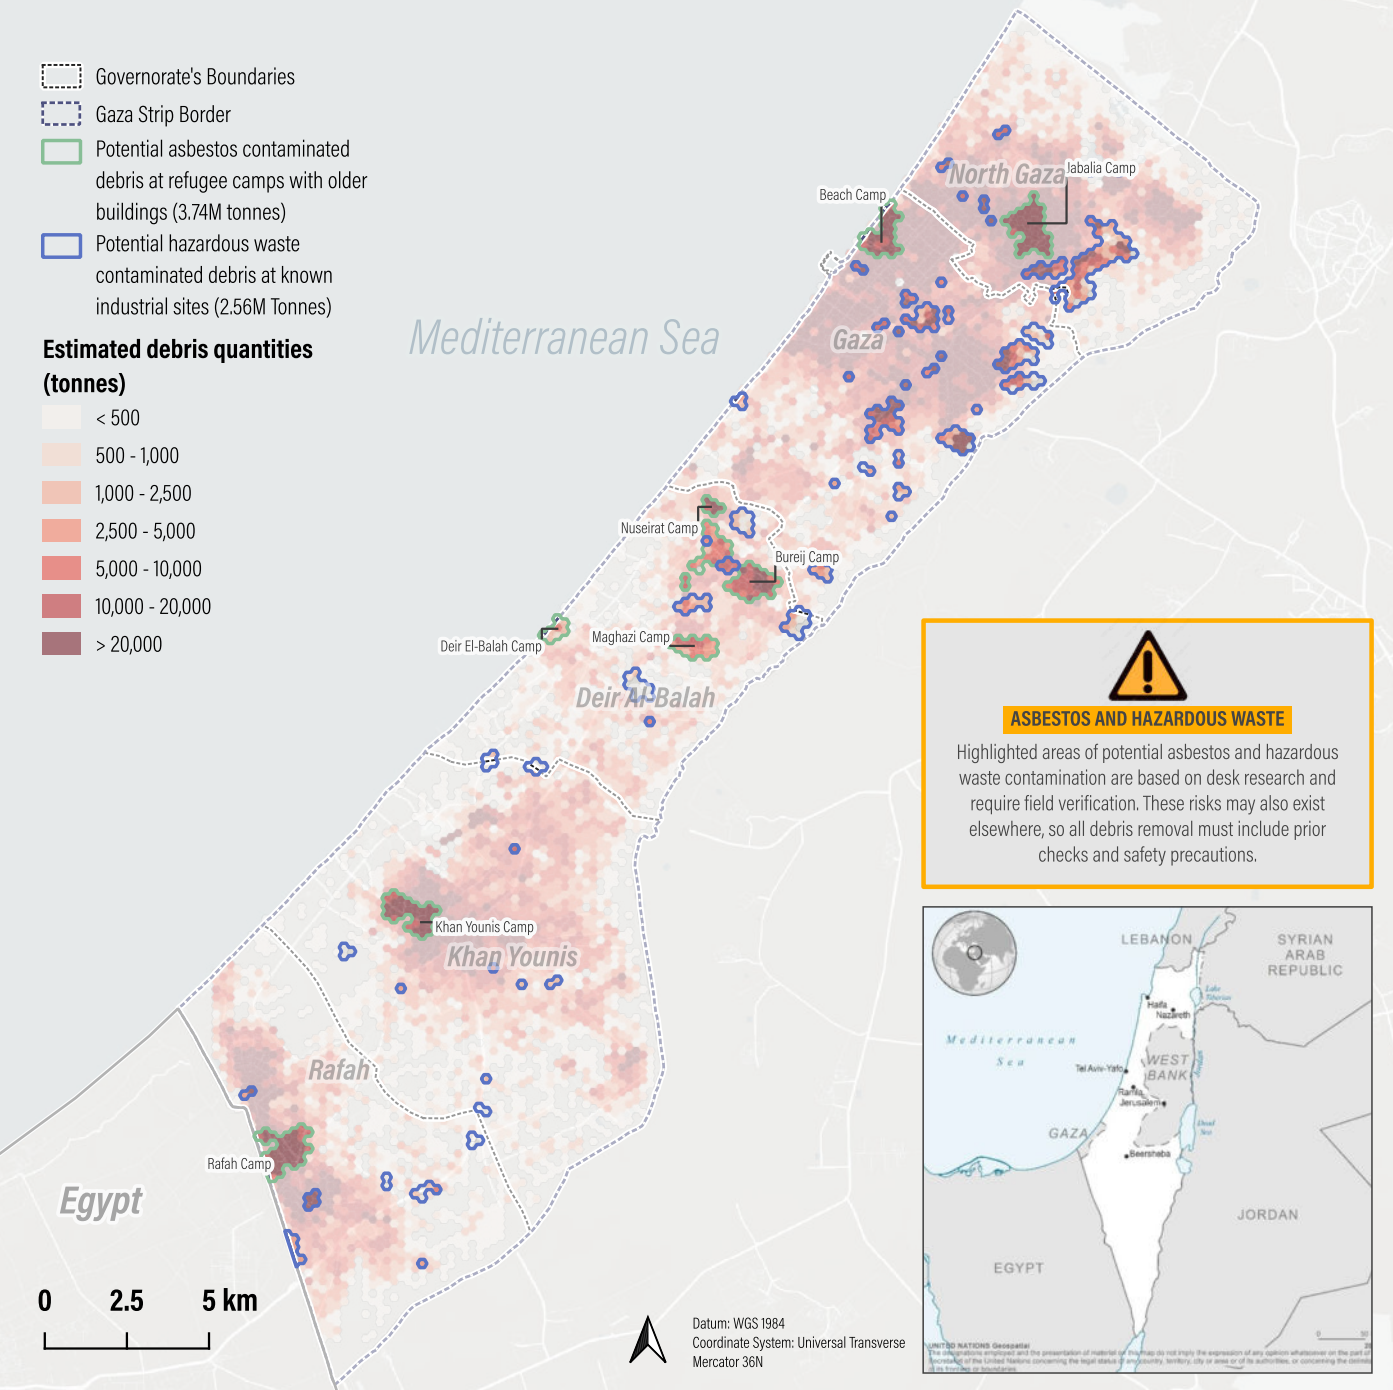

- Governorate's Boundaries
- Gaza Strip Border
- Potential asbestos contaminated debris at refugee camps with older buildings (3.74M tonnes)
- Potential hazardous waste contaminated debris at known industrial sites (2.56M Tonnes)

Estimated debris quantities (tonnes)

- < 500
- 500 - 1,000
- 1,000 - 2,500
- 2,500 - 5,000
- 5,000 - 10,000
- 10,000 - 20,000
- > 20,000

Mediterranean Sea

ASBESTOS AND HAZARDOUS WASTE

Highlighted areas of potential asbestos and hazardous waste contamination are based on desk research and require field verification. These risks may also exist elsewhere, so all debris removal must include prior checks and safety precautions.

Datum: WGS 1984
 Coordinate System: Universal Transverse Mercator 36N